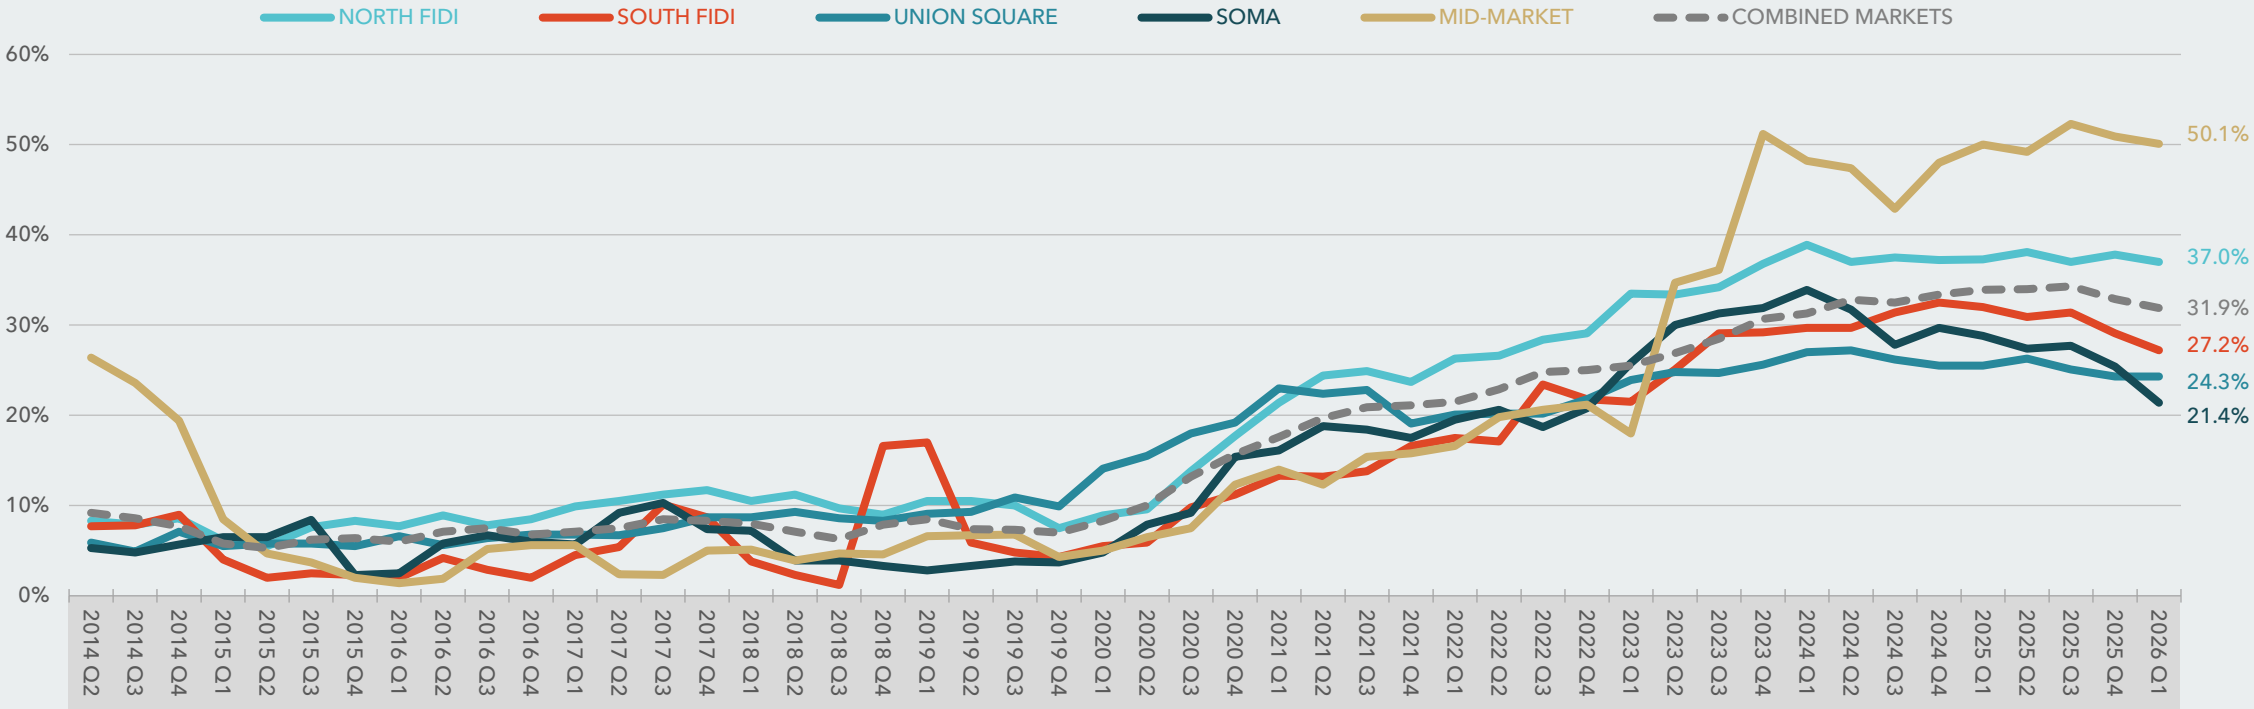

TOTAL VACANCY SAN FRANCISCO OFFICE (CLASS B)

Source: Kidder Mathews Research & Costar