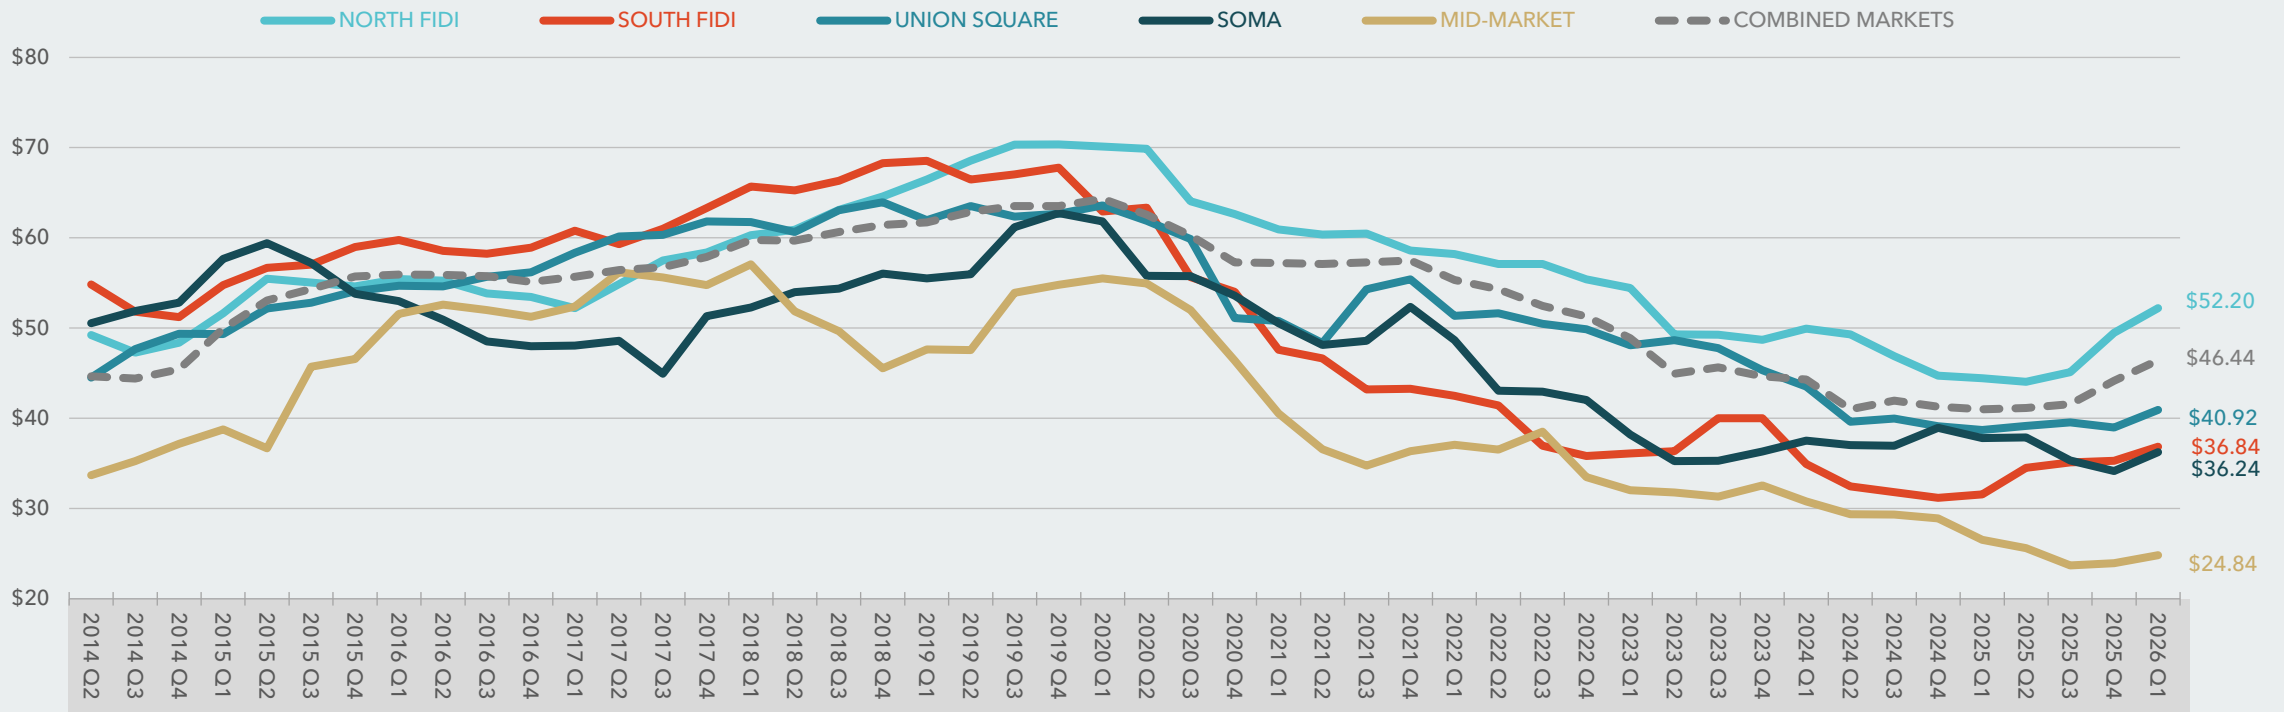

CLASS B+C multi-tenant office

TOTAL VACANCY SAN FRANCISCO OFFICE (CLASS B+C)

Source: Kidder Mathews Research & Costar

ASKING RENT SAN FRANCISCO OFFICE (CLASS B+C)

ASKING RENT SAN FRANCISCO OFFICE (CLASS B+C)