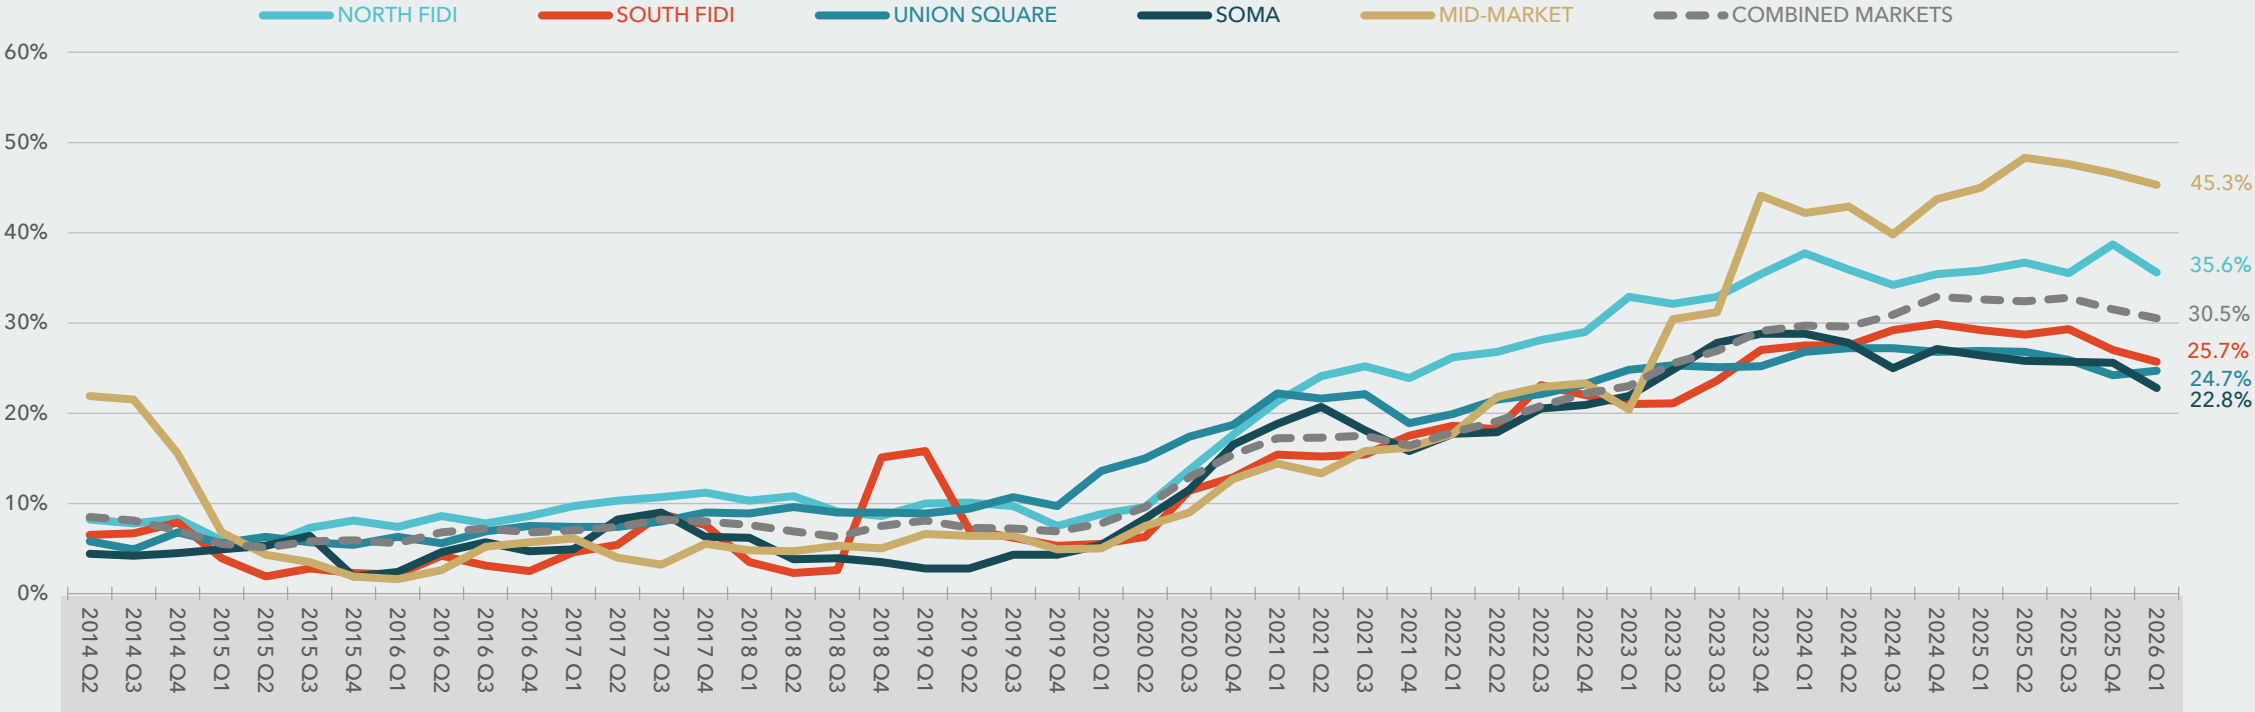

CLASS B+C multi-tenant office

TOTAL VACANCY SAN FRANCISCO OFFICE (CLASS B+C)

Source: Kidder Mathews Research & Costar

ASKING RENT SAN FRANCISCO OFFICE (CLASS B+C)

ASKING RENT SAN FRANCISCO OFFICE (CLASS B+C)