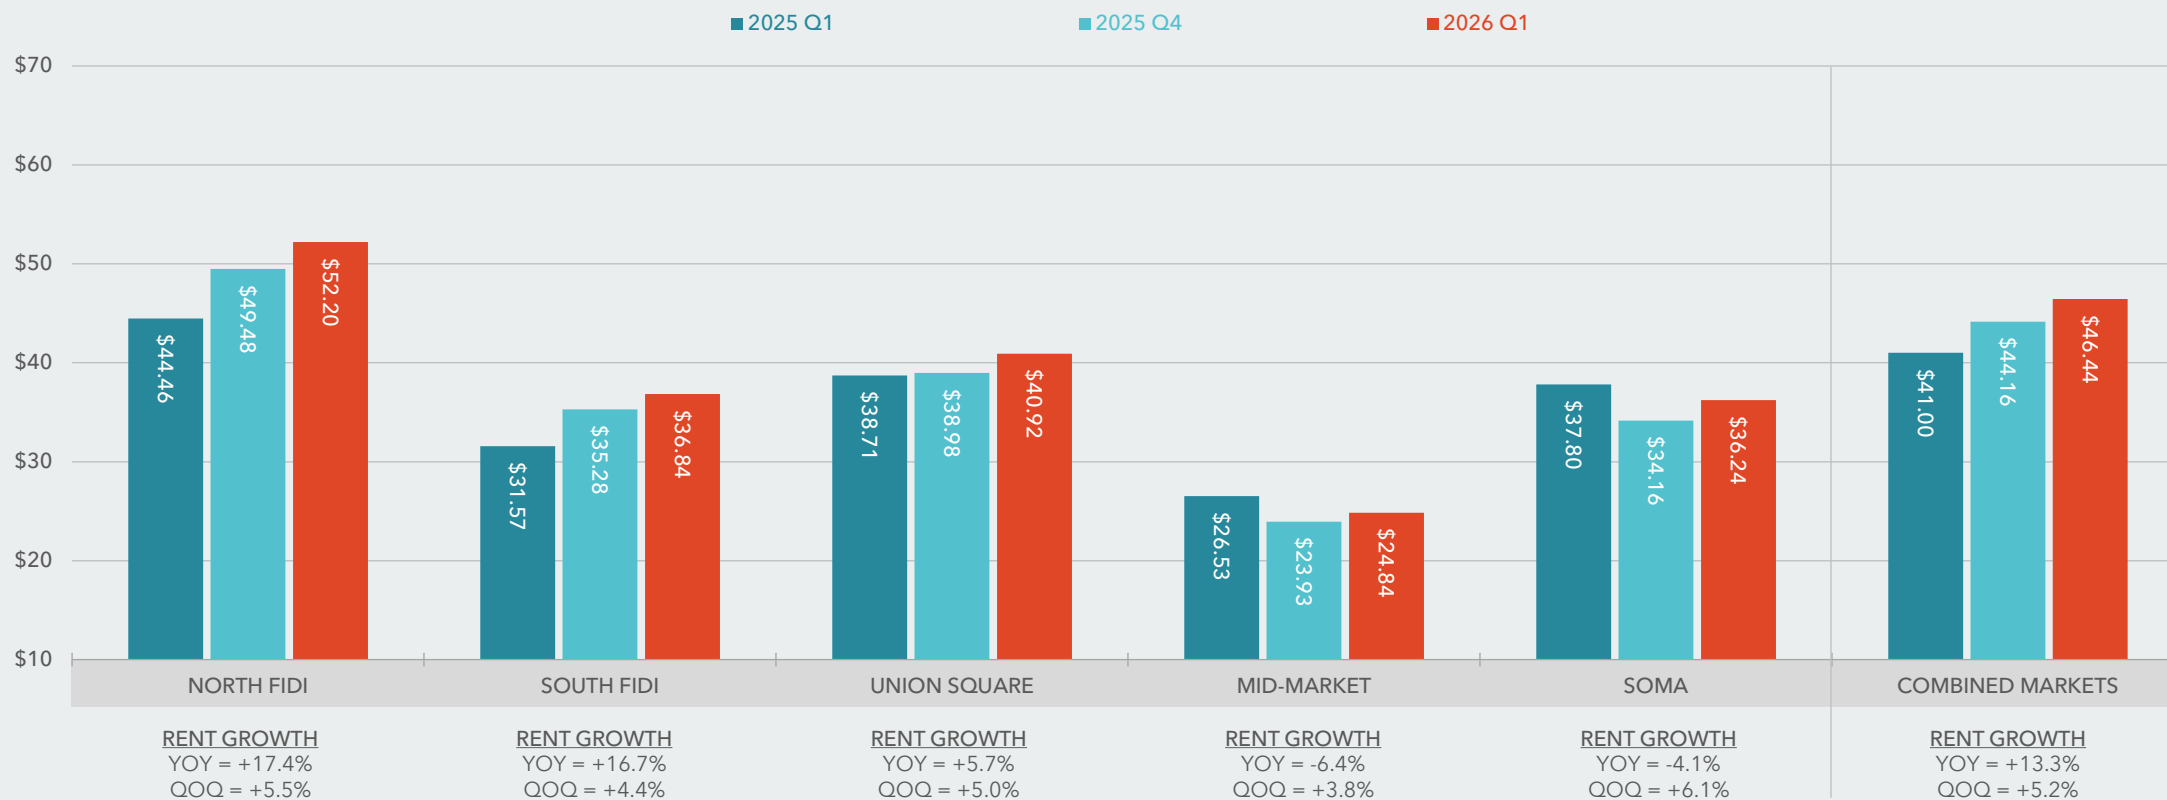

CLASS B+C multi-tenant office

TOTAL VACANCY SAN FRANCISCO OFFICE (CLASS B+C)

Source: Kidder Mathews Research & Costar

ASKING RENT SAN FRANCISCO OFFICE (CLASS B+C)

ASKING RENT SAN FRANCISCO OFFICE (CLASS B+C)