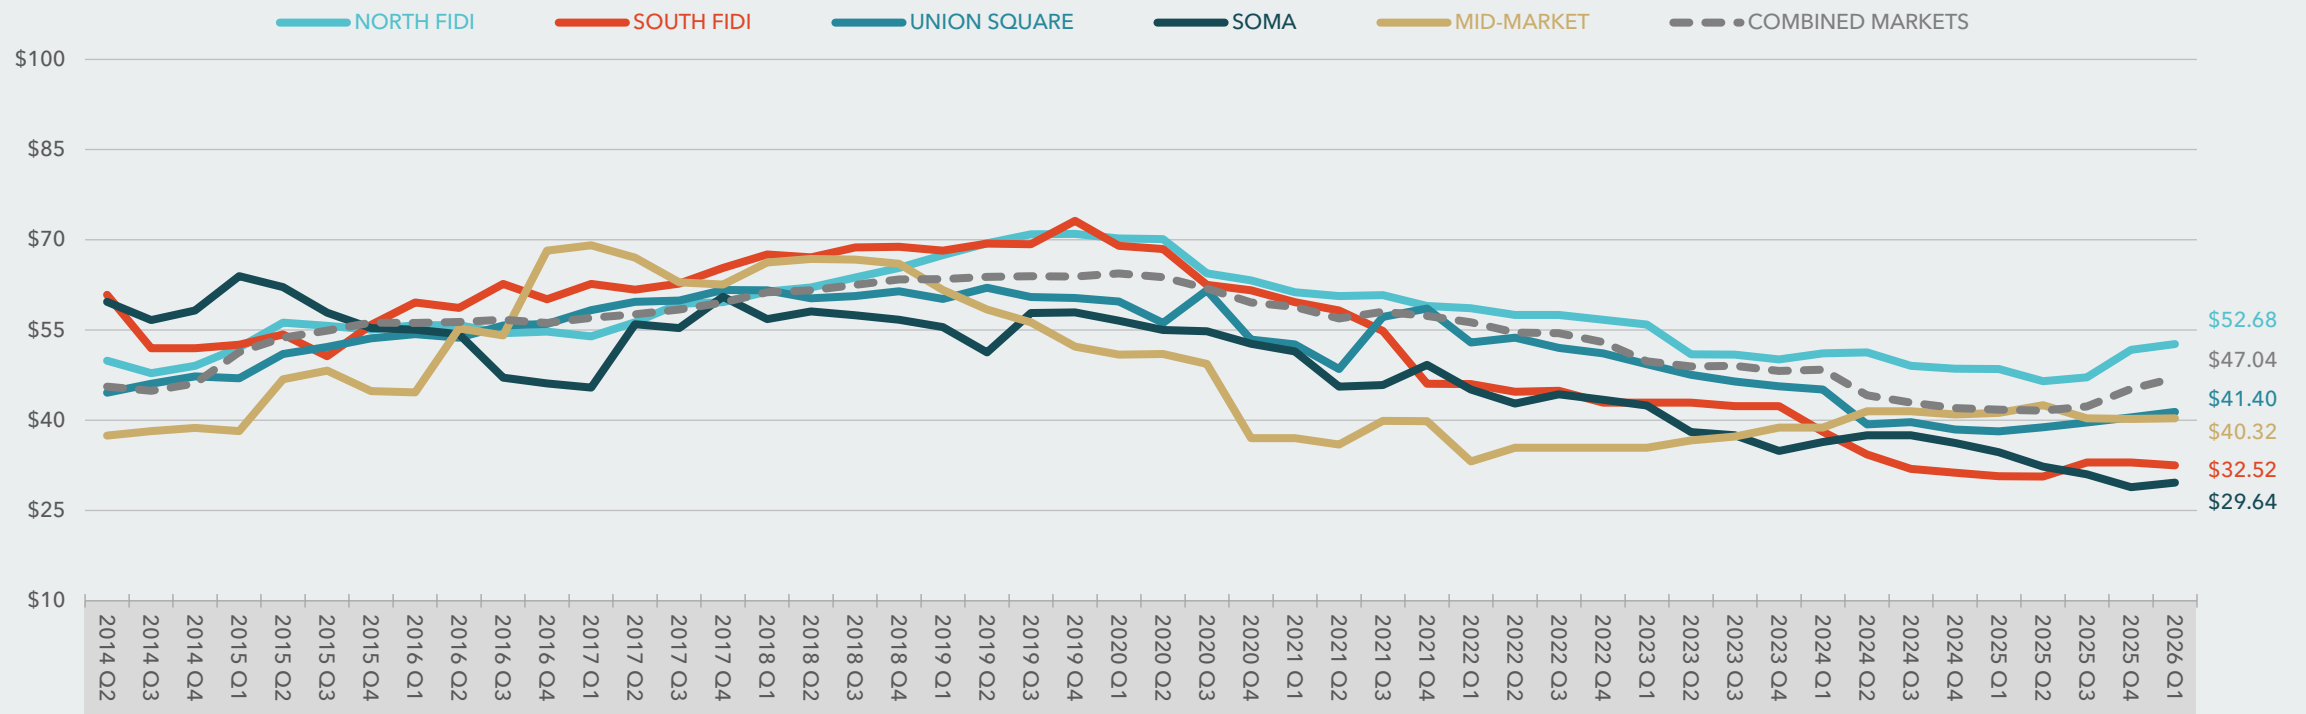

ASKING RENT SAN FRANCISCO OFFICE (CLASS B)